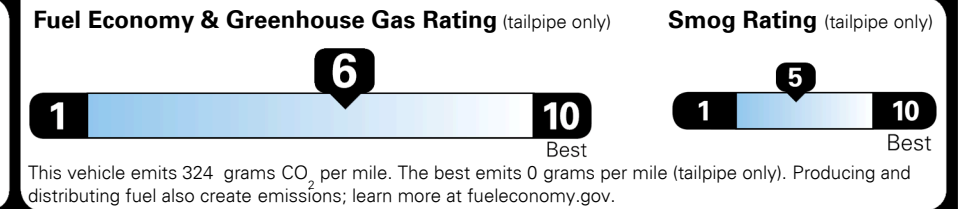

Manufacturer's Suggested Retail Price: **$29,150.00**

ADDED FEATURES:

*Carpeted Floor Mats	$135.00
*Roof Rack Cross Rails	$250.00

Inland Freight & Handling : $1,095.00
Total Price : $30,630.00

Big on Adventure, Smart on Space

EPA DOT Fuel Economy and Environment

Gasoline Vehicle

Fuel Economy

27 MPG
combined city/hwy

26 MPG
city

29 MPG
highway

3.7 gallons per 100 miles

Small SUVs range from 16 to 120 MPG. The best vehicle rates 136 MPGe.

You save $0
in fuel costs over 5 years compared to the average new vehicle.

Annual fuel cost $1,500

Actual results will vary for many reasons, including driving conditions and how you drive and maintain your vehicle. The average new vehicle gets 27 MPG and costs $7,500 to fuel over 5 years. Cost estimates are based on 15,000 miles per year at $ 2.70 per gallon. MPGe is miles per gasoline gallon equivalent. Vehicle emissions are a significant cause of climate change and smog.

fueleconomy.gov

Calculate personalized estimates and compare vehicles

Manufacturer's suggested retail price includes manufacturer's recommended pre-delivery service. Gasoline license and title fees state and local taxes and dealer installed options and accessories are not included in the manufacturer's suggested retail price. This label has been affixed to this vehicle by Hyundai Motor America, pursuant to the requirements of 15 U.S.C. 1231 et seq. which prohibits its removal or alteration prior to delivery to the ultimate purchaser.

PARTS CONTENT INFORMATION FOR VEHICLE IN THIS CARLINE:
U.S./CANADIAN PARTS CONTENT: 3 %
MAJOR SOURCES OF FOREIGN PARTS CONTENT: KOREA: 86 %
JAPAN: 2 %

Note: Parts content does not include final assembly, distribution, or other non-parts costs.

FOR THIS VEHICLE:
FINAL ASSEMBLY POINT: ULSAN, KOREA
COUNTRY OF ORIGIN:
ENGINE: CHINA
TRANSMISSION: KOREA

303   A   3300QMORNI

VIN: KM8K5CA56LU488207